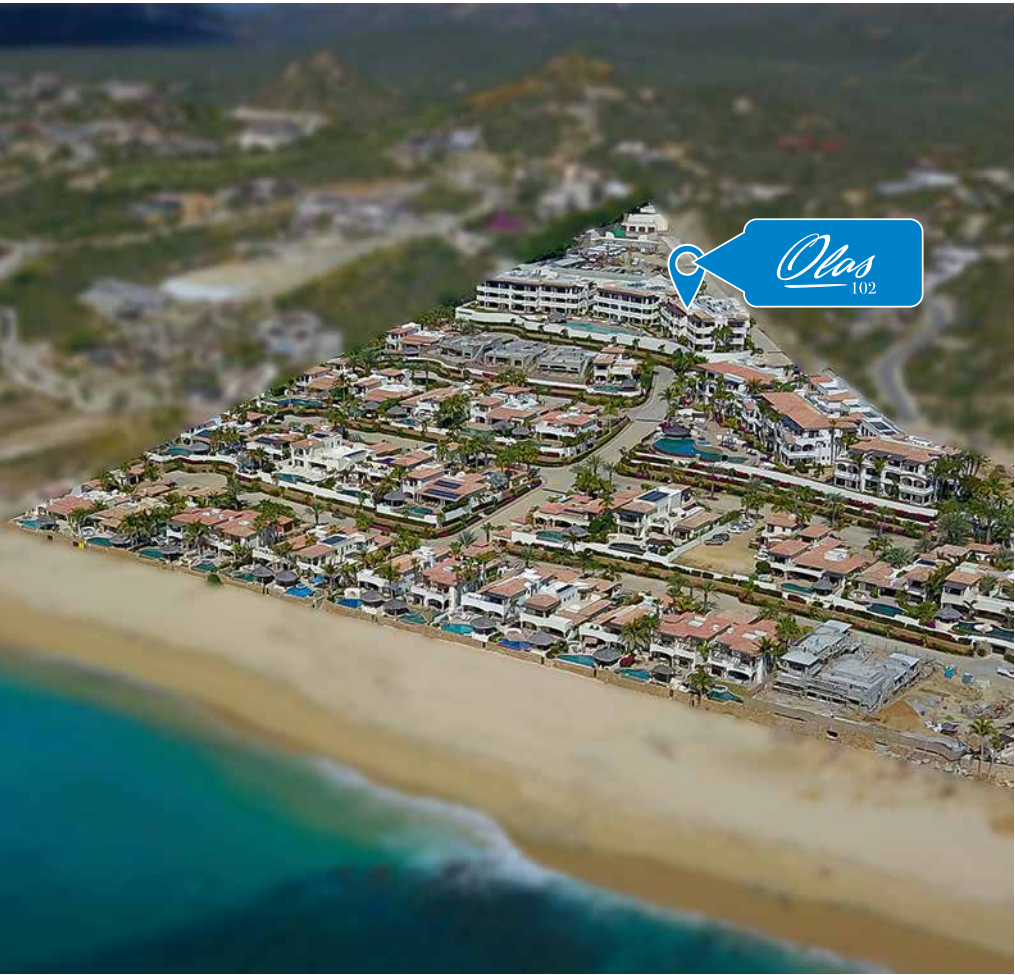

# Olas

102

El Encanto  
*de la laguna*

Olas 102 enjoys the benefits of being a ground level condo with minimal steps to a pristine pool area, however, has the unique advantage of panoramic views.

From the moment you enter Olas 102, you are drawn to the spacious living area and large island kitchen with vast Sea of Cortez views in the background. The finish quality of the Olas building is truly one of the finest you will see in all of Los Cabos from the double paned PVC windows to the exquisite stone finish and custom carpentry.

The Olas 102 unit has been professionally designed and is turn-key. Located in the phase II condos at El Encanto de La Laguna, the common area boasts a large infinity edge pool, jacuzzi, palapa bar, BBQ area, firepit, and lounge areas overlooking the Sea of Cortez.

With only 24 residences sharing this pristine location, you always have a quiet and peaceful oasis to enjoy. The stunning beach of La Laguna is only 2 minutes walking.

Olas 102 is the perfect location to enjoy sunset walks on an empty beach, listen to the surf from your terrace, or simply relax and unwind at the new beachclub just down the street.

# PROPERTY LOCATION MAP

 **El Encanto**  
*de la laguna*

*Olas*  
102