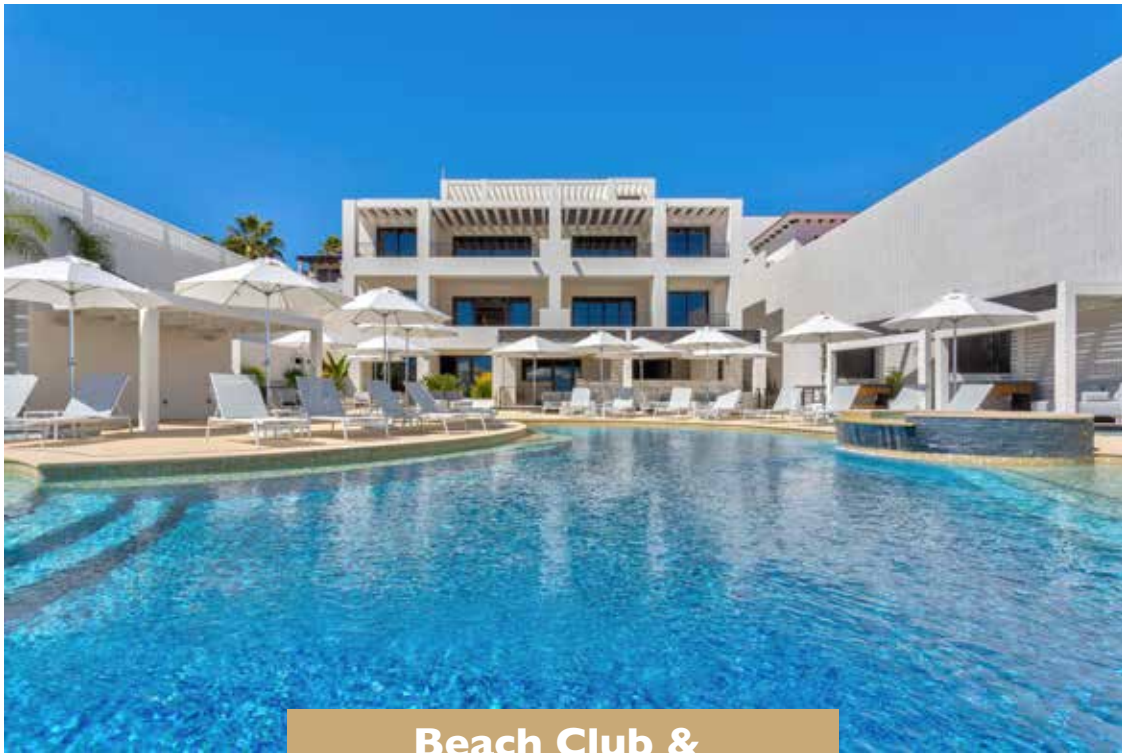

Kitchen

**Beach Club &
Fitness Center**